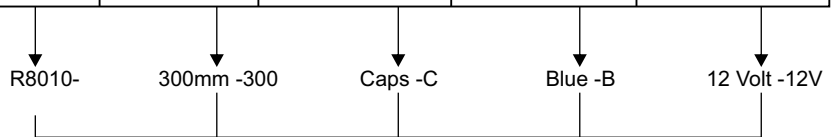

R8012 - Cliplight caps

OPTIONS				
MODEL	SPACING	CAPS	CAP COLOUR	VOLTAGE
R8010- Cliplight	25mm -025	Caps included -C	Amber -A	12 Volt, 0.6 Watt -12V
	50mm -050	<i>Cliplight with no caps - do not include the -C in the code</i>	Blue -B	
	100mm -100		Clear -C	
	150mm -150		Green -G	
	200mm -200		Multi coloured -M	
	300mm -300		Red -R	
	400mm -400			
	500mm -500			