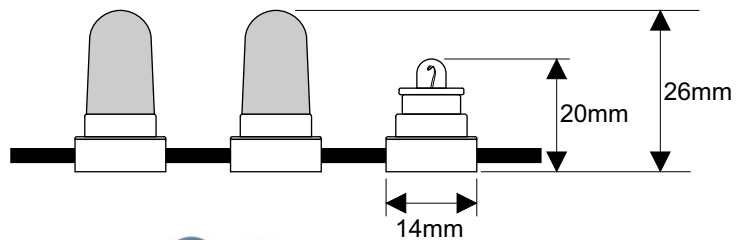

Spacing	12 volt	24 volt
25mm	3.75m	4.5m
50mm	7.5m	9m
100mm	15m	18m
150mm	22.48m	26.98m
200mm	30m	36m
300mm	44.9m	53.89m
400mm	60m	72m
500mm	75m	90m

CABLE:

2 x 24/0.20 PVC, 0.7mm².
Standard tail length - 1 metre.

CABLE CURRENT :

7.5 Amps.

ACCESSORIES:

- R8010-TAIL - Cliplight cable.
- R8011-12V - Cliplight 12 Volt lamp.
- R8011-24V - Cliplight 24 Volt lamp.
- R8012-A - Cliplight cap, amber
- R8012-B - Cliplight cap, blue.
- R8012-C - Cliplight cap, clear
- R8012-G - Cliplight cap, green.
- R8012-M - Cliplight cap, multicoloured.
- R8012-R - Cliplight cap, red.
- R8013 - Cliplight socket and base only

R8012 - Cliplight caps

OPTIONS				
MODEL	SPACING	CAPS	CAP COLOUR	VOLTAGE
R8010- Cliplight	25mm -025	Caps included -C	Amber -A	12 Volt, 0.6 Watt -12V
	50mm -050	<i>Cliplight with no caps - do not include the -C in the code</i>	Blue -B	
	100mm -100		Clear -C	
	150mm -150		Green -G	
	200mm -200		Multi coloured -M	
	300mm -300		Red -R	
	400mm -400			
	500mm -500			