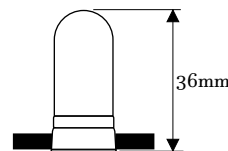

APPLICATION:

This fitting is ideal for decorative lighting in applications such as bars, nightclubs, entrances, cinemas, theatres and shopping malls. Wedgelight is suitable for indoor and outdoor (with caps or spheres) installations.

MAXIMUM LENGTHS:

Spacing	12 volt	24 volt
50mm	2.4m	4.8m
100mm	4.8m	9.6m
300mm	14.4m	28.8m
400mm	19.2m	38.4m
500mm	24m	48m

TRANSFORMER:

Refer to Transformer specification sheet.

R8030 - WEDGELIGHT

R8032 - Caps