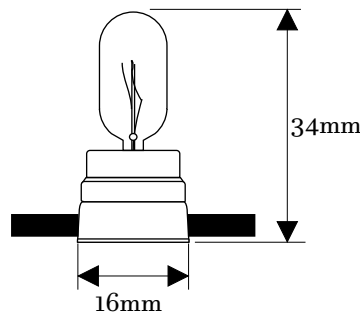

T3 wedge lamps, 3 watt.
Life Span - 5000 hours.

CIRCUITS:

Single only.

CABLE:

2 x 32/0.20 1.2mm² PVC.
Standard tail length - 1 metre.

CABLE CURRENT:

12 Amps.

ACCESSORIES:

R8030-TAIL - Wedgelight cable.
R8031-12V - Wedgelight lamp, 12 volt.
R8031-24V - Wedgelight lamp, 24 volt.
R8032 - Wedgelight caps (available in amber, clear, blue, green and red).
R8033 - Wedgelight socket.
R8034 - Wedgelight spheres (available in amber, clear, blue, green, red and opal).

MAXIMUM LENGTHS:

Spacing	12 volt	24 volt
50mm	2.4m	4.8m
100mm	4.8m	9.6m
300mm	14.4m	28.8m
400mm	19.2m	38.4m
500mm	24m	48m

TRANSFORMER:

Refer to Transformer specification sheet.

R8030 - WEDGELIGHT

R8032 - Caps