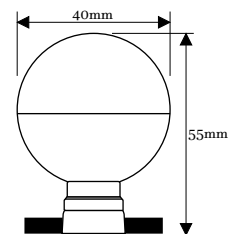

MAXIMUM LENGTHS:

Spacing	12 volt	24 volt
50mm	2.4m	4.8m
100mm	4.8m	9.6m
300mm	14.4m	28.8m
400mm	19.2m	38.4m
500mm	24m	48m

TRANSFORMER:

Refer to Transformer specification sheet.

R8030 - WEDGELIGHT

R8032 - Caps