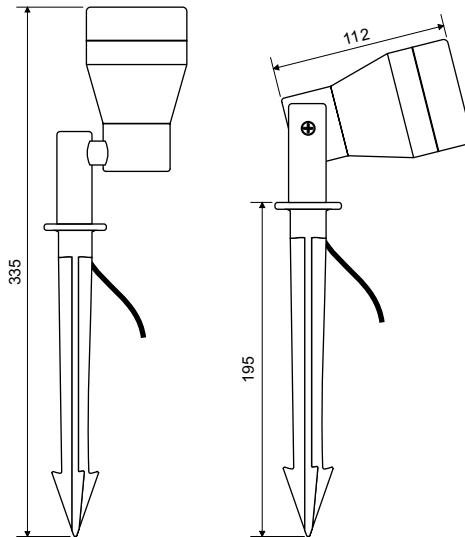

R3530 - IZOR

Sizes in millimetres

E1990

EXTRA LOW VOLTAGE LANDSCAPE LIGHTING

email info@raydz.com.au

QUEENSLAND AUSTRALIA

Ph (07) 5456 4141 Fax (07) 5456 1601

Disclaimer: While every care has been taken with the details of this specification sheet, Morlight Pty. Ltd. accepts no responsibility for any inaccuracies. Morlight Pty. Ltd. reserves the right to change the specifications without notice to continually ensure you receive a superior product.