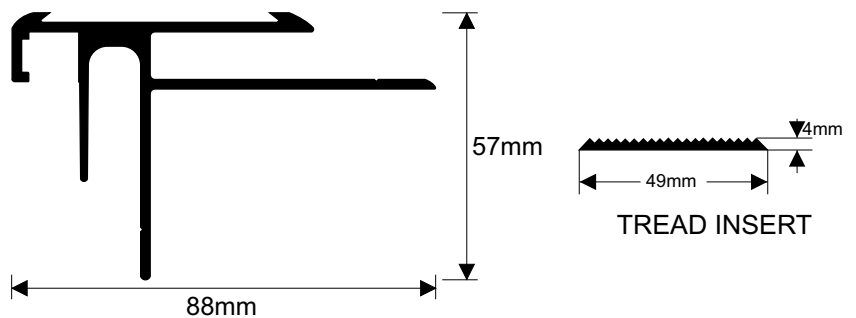

R8877 - STAIRNOSING WITH TREAD INSERT

OPTIONS		
MODEL	FINISH	INSERT COLOUR
R8877-Stairnosing	Clear -C	Grey -Gr Black -B Light brown -Lbr Dark brown -Dbr Red -R (Other colours available)
R8877-Stairnosing	Clear -C	Grey -Gr

Specification information R8877-C-Gr

Please select preferred options from the table to construct code when ordering.

ALUMINUM EXTRUSION PROFILES

email sales@raydz.com.au

7 KILLICK STREET, KUNDA PARK, QLD, 4556

Ph (07) 5456 4141 Fax (07) 5456 1601